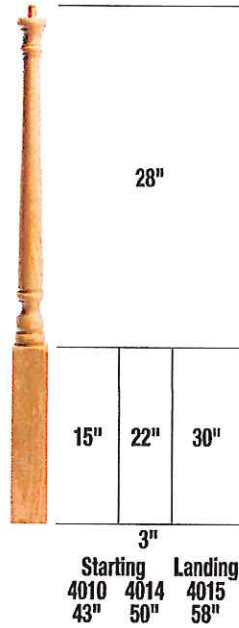

412 E2E
19/32 x 3-1/2
MDF

535
11/16 x 3-1/2
MDF

STOOLS

4 1021
11/16 x 4-1/2
PRIMED

7 1021 STOOL
19/32 x 7-1/4
PRIMED

MISC.

427 PANEL MOULD
9/16 x 1-1/8
PRIMED

227 BACK BAND
1-5/32 x 1-17/32
PRIMED

CROWN

L 51
9/16 x 3-1/4
CLAY COAT

127
9/16 x 4
PRIMED

L 48
9/16 x 4-1/4
CLAY COAT

E519
9/16 x 4-1/4
MDF

247
7/8 x 5-1/4
MDF

137
9/16 x 5-1/4
PRIMED

041
1-3/16 x 6-5/16
MDF

Iron Balusters

Wood Baluster

5015 34" 38" 42"

5015 available in
Primed only

Newels | Post to Post

Box Newels

Newels | Over the Post

Oak