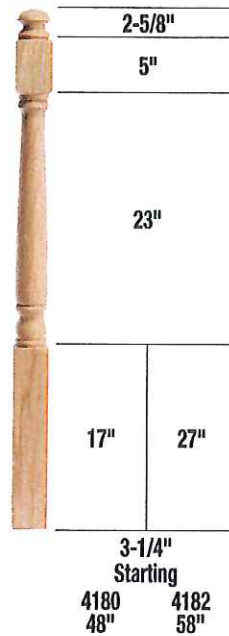

412 E2E
19/32 x 3-1/2
MDF

535
11/16 x 3-1/2
MDF

STOOLS

4 1021
11/16 x 4-1/2
PRIMED

7 1021 STOOL
19/32 x 7-1/4
PRIMED

MISC.

427 PANEL MOULD
9/16 x 1-1/8
PRIMED

227 BACK BAND
1-5/32 x 1-17/32
PRIMED

107
9/16 x 4-1/4
PRIMED

410
19/32 x 4-1/4
MDF

414 E1E
1/2 x 4-1/4
MDF

620
9/16 x 4-1/4
CLAY COAT

P 808
9/16 x 4-1/4
CLAY COAT

545
19/32 x 5
MDF

117
9/16 x 5-1/4
PRIMED

163E
19/32 x 5-1/4
MDF

CROWN

L 51
9/16 x 3-1/4
CLAY COAT

127
9/16 x 4
PRIMED

L 48
9/16 x 4-1/4
CLAY COAT

E519
9/16 x 4-1/4
MDF

247
7/8 x 5-1/4
MDF

137
9/16 x 5-1/4
PRIMED

041
1-3/16 x 6-5/16
MDF

Iron Balusters

Wood Baluster

5015 34" 38" 42"

5015 available in
Primed only

Newels | Post to Post

Box Newels

Newels | Over the Post

Oak