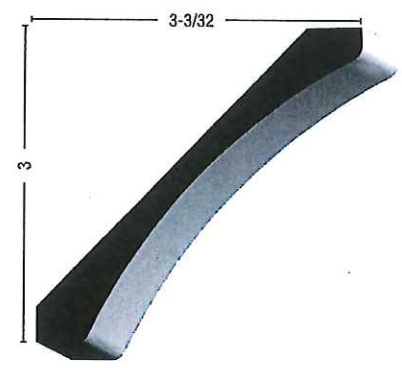

CROWN

L 51
9/16 x 3-1/4
CLAY COAT

127
9/16 x 4
PRIMED

L 48
9/16 x 4-1/4
CLAY COAT

E519
9/16 x 4-1/4
MDF

247
7/8 x 5-1/4
MDF

137
9/16 x 5-1/4
PRIMED

041
1-3/16 x 6-5/16
MDF

Iron Balusters

Wood Baluster

5015 34" 38" 42"

5015 available in
Primed only

Newels | Post to Post

Box Newels

Newels | Over the Post

Oak