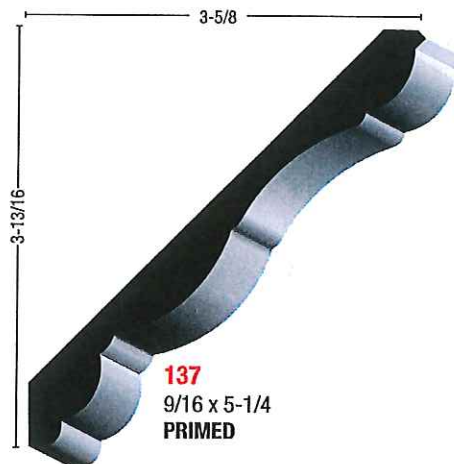

CROWN

L 51
9/16 x 3-1/4
CLAY COAT

127
9/16 x 4
PRIMED

L 48
9/16 x 4-1/4
CLAY COAT

E519
9/16 x 4-1/4
MDF

247
7/8 x 5-1/4
MDF

137
9/16 x 5-1/4
PRIMED

041
1-3/16 x 6-5/16
MDF

Iron Balusters

Wood Baluster

5015 34" 38" 42"

5015 available in
Primed only

Newels | Post to Post

Box Newels

Newels | Over the Post

Oak