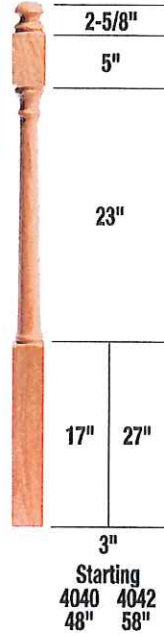

412 E2E
19/32 x 3-1/2
MDF

535
11/16 x 3-1/2
MDF

STOOLS

4 1021
11/16 x 4-1/2
PRIMED

7 1021 STOOL
19/32 x 7-1/4
PRIMED

MISC.

427 PANEL MOULD
9/16 x 1-1/8
PRIMED

227 BACK BAND
1-5/32 x 1-17/32
PRIMED

107
9/16 x 4-1/4
PRIMED

410
19/32 x 4-1/4
MDF

414 E1E
1/2 x 4-1/4
MDF

620
9/16 x 4-1/4
CLAY COAT

P 808
9/16 x 4-1/4
CLAY COAT

545
19/32 x 5
MDF

117
9/16 x 5-1/4
PRIMED

163E
19/32 x 5-1/4
MDF

CROWN

L 51
9/16 x 3-1/4
CLAY COAT

127
9/16 x 4
PRIMED

L 48
9/16 x 4-1/4
CLAY COAT

E519
9/16 x 4-1/4
MDF

247
7/8 x 5-1/4
MDF

137
9/16 x 5-1/4
PRIMED

041
1-3/16 x 6-5/16
MDF

Iron Balusters

Wood Baluster

5015 34" 38" 42"

5015 available in
Primed only

Newels | Post to Post

Box Newels

Newels | Over the Post

Oak