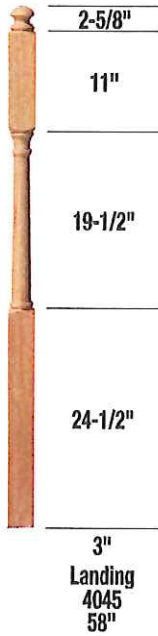

412 E2E
19/32 x 3-1/2
MDF

535
11/16 x 3-1/2
MDF

STOOLS

4 1021
11/16 x 4-1/2
PRIMED

7 1021 STOOL
19/32 x 7-1/4
PRIMED

MISC.

427 PANEL MOULD
9/16 x 1-1/8
PRIMED

227 BACK BAND
1-5/32 x 1-17/32
PRIMED

107
9/16 x 4-1/4
PRIMED

410
19/32 x 4-1/4
MDF

414 E1E
1/2 x 4-1/4
MDF

620
9/16 x 4-1/4
CLAY COAT

P 808
9/16 x 4-1/4
CLAY COAT

545
19/32 x 5
MDF

117
9/16 x 5-1/4
PRIMED

163E
19/32 x 5-1/4
MDF

CROWN

L 51
9/16 x 3-1/4
CLAY COAT

127
9/16 x 4
PRIMED

L 48
9/16 x 4-1/4
CLAY COAT

E519
9/16 x 4-1/4
MDF

247
7/8 x 5-1/4
MDF

137
9/16 x 5-1/4
PRIMED

041
1-3/16 x 6-5/16
MDF

Iron Balusters

Wood Baluster

5015 34" 38" 42"

5015 available in
Primed only

Newels | Post to Post

Box Newels

Newels | Over the Post

Oak