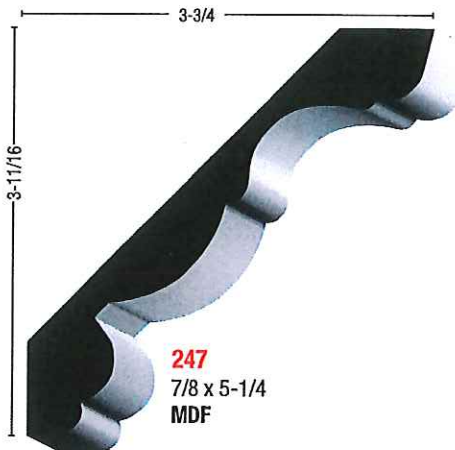

CROWN

L 51
9/16 x 3-1/4
CLAY COAT

127
9/16 x 4
PRIMED

L 48
9/16 x 4-1/4
CLAY COAT

E519
9/16 x 4-1/4
MDF

247
7/8 x 5-1/4
MDF

137
9/16 x 5-1/4
PRIMED

041
1-3/16 x 6-5/16
MDF

Iron Balusters

Wood Baluster

5015 34" 38" 42"

5015 available in
Primed only

Newels | Post to Post

Box Newels

Newels | Over the Post

Oak