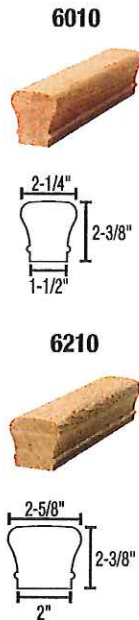

Wood Baluster

5015 34" 38" 42"

5015 available in
Primed only

Newels | Post to Post

Box Newels

Newels | Over the Post

Hand Rail

Misc.

All wood Stair parts available
in Oak and Poplar unless
noted otherwise