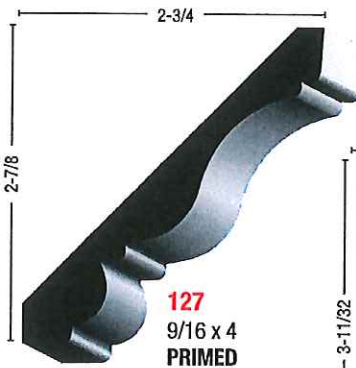

**L 210 SHINGLE
MOULD**
5/8 x 1-5/8
PRIMED

390 CHAIR RAIL
11/16 x 2-5/8
CLAY COAT

4916 JAMB
11/16 x 4-9/16
PRIMED

BOARDS

E14 E2E
11/16 x 3-1/2
MDF

E16 E2E
11/16 x 5-1/2
MDF

In-Stock Mouldings

BASE

107
9/16 x 4-1/4
PRIMED

410
19/32 x 4-1/4
MDF

414 E1E
1/2 x 4-1/4
MDF

620
9/16 x 4-1/4
CLAY COAT

P 808
9/16 x 4-1/4
CLAY COAT

545
19/32 x 5
MDF

117
9/16 x 5-1/4
PRIMED

163E
19/32 x 5-1/4
MDF

CROWN

L 51
9/16 x 3-1/4
CLAY COAT

127
9/16 x 4
PRIMED

L 48
9/16 x 4-1/4
CLAY COAT

E519
9/16 x 4-1/4
MDF

247
7/8 x 5-1/4
MDF

137
9/16 x 5-1/4
PRIMED

041
1-3/16 x 6-5/16
MDF