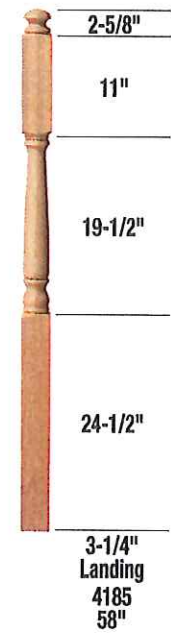

412 E2E
19/32 x 3-1/2
MDF

535
11/16 x 3-1/2
MDF

STOOLS

4 1021
11/16 x 4-1/2
PRIMED

7 1021 STOOL
19/32 x 7-1/4
PRIMED

MISC.

427 PANEL MOULD
9/16 x 1-1/8
PRIMED

227 BACK BAND
1-5/32 x 1-17/32
PRIMED

107
9/16 x 4-1/4
PRIMED

410
19/32 x 4-1/4
MDF

414 E1E
1/2 x 4-1/4
MDF

620
9/16 x 4-1/4
CLAY COAT

P 808
9/16 x 4-1/4
CLAY COAT

545
19/32 x 5
MDF

117
9/16 x 5-1/4
PRIMED

163E
19/32 x 5-1/4
MDF

CROWN

L 51
9/16 x 3-1/4
CLAY COAT

127
9/16 x 4
PRIMED

L 48
9/16 x 4-1/4
CLAY COAT

E519
9/16 x 4-1/4
MDF

247
7/8 x 5-1/4
MDF

137
9/16 x 5-1/4
PRIMED

041
1-3/16 x 6-5/16
MDF

Iron Balusters

Wood Baluster

5015 34" 38" 42"

5015 available in
Primed only

Newels | Post to Post

Box Newels

Newels | Over the Post

Oak