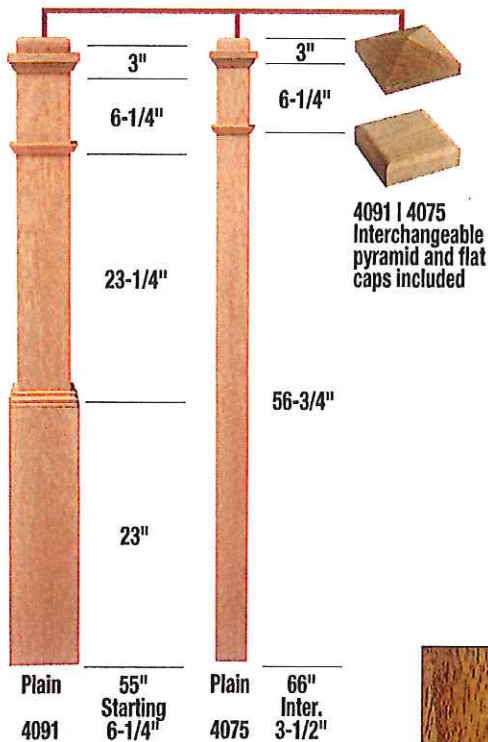

CROWN

L 51
9/16 x 3-1/4
CLAY COAT

127
9/16 x 4
PRIMED

L 48
9/16 x 4-1/4
CLAY COAT

E519
9/16 x 4-1/4
MDF

247
7/8 x 5-1/4
MDF

137
9/16 x 5-1/4
PRIMED

041
1-3/16 x 6-5/16
MDF

Iron Balusters

Wood Baluster

5015 34" 38" 42"

5015 available in
Primed only

Newels | Post to Post

Box Newels

Newels | Over the Post

Oak