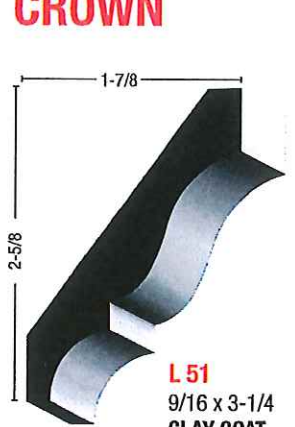

**L 210 SHINGLE
MOULD**
5/8 x 1-5/8
PRIMED

390 CHAIR RAIL
11/16 x 2-5/8
CLAY COAT

4916 JAMB
11/16 x 4-9/16
PRIMED

BOARDS

E14 E2E
11/16 x 3-1/2
MDF

E16 E2E
11/16 x 5-1/2
MDF

In-Stock Mouldings

BASE

107
9/16 x 4-1/4
PRIMED

410
19/32 x 4-1/4
MDF

414 E1E
1/2 x 4-1/4
MDF

620
9/16 x 4-1/4
CLAY COAT

P 808
9/16 x 4-1/4
CLAY COAT

545
19/32 x 5
MDF

117
9/16 x 5-1/4
PRIMED

163E
19/32 x 5-1/4
MDF

CROWN

L 51
9/16 x 3-1/4
CLAY COAT

127
9/16 x 4
PRIMED

L 48
9/16 x 4-1/4
CLAY COAT

E519
9/16 x 4-1/4
MDF

247
7/8 x 5-1/4
MDF

137
9/16 x 5-1/4
PRIMED

041
1-3/16 x 6-5/16
MDF